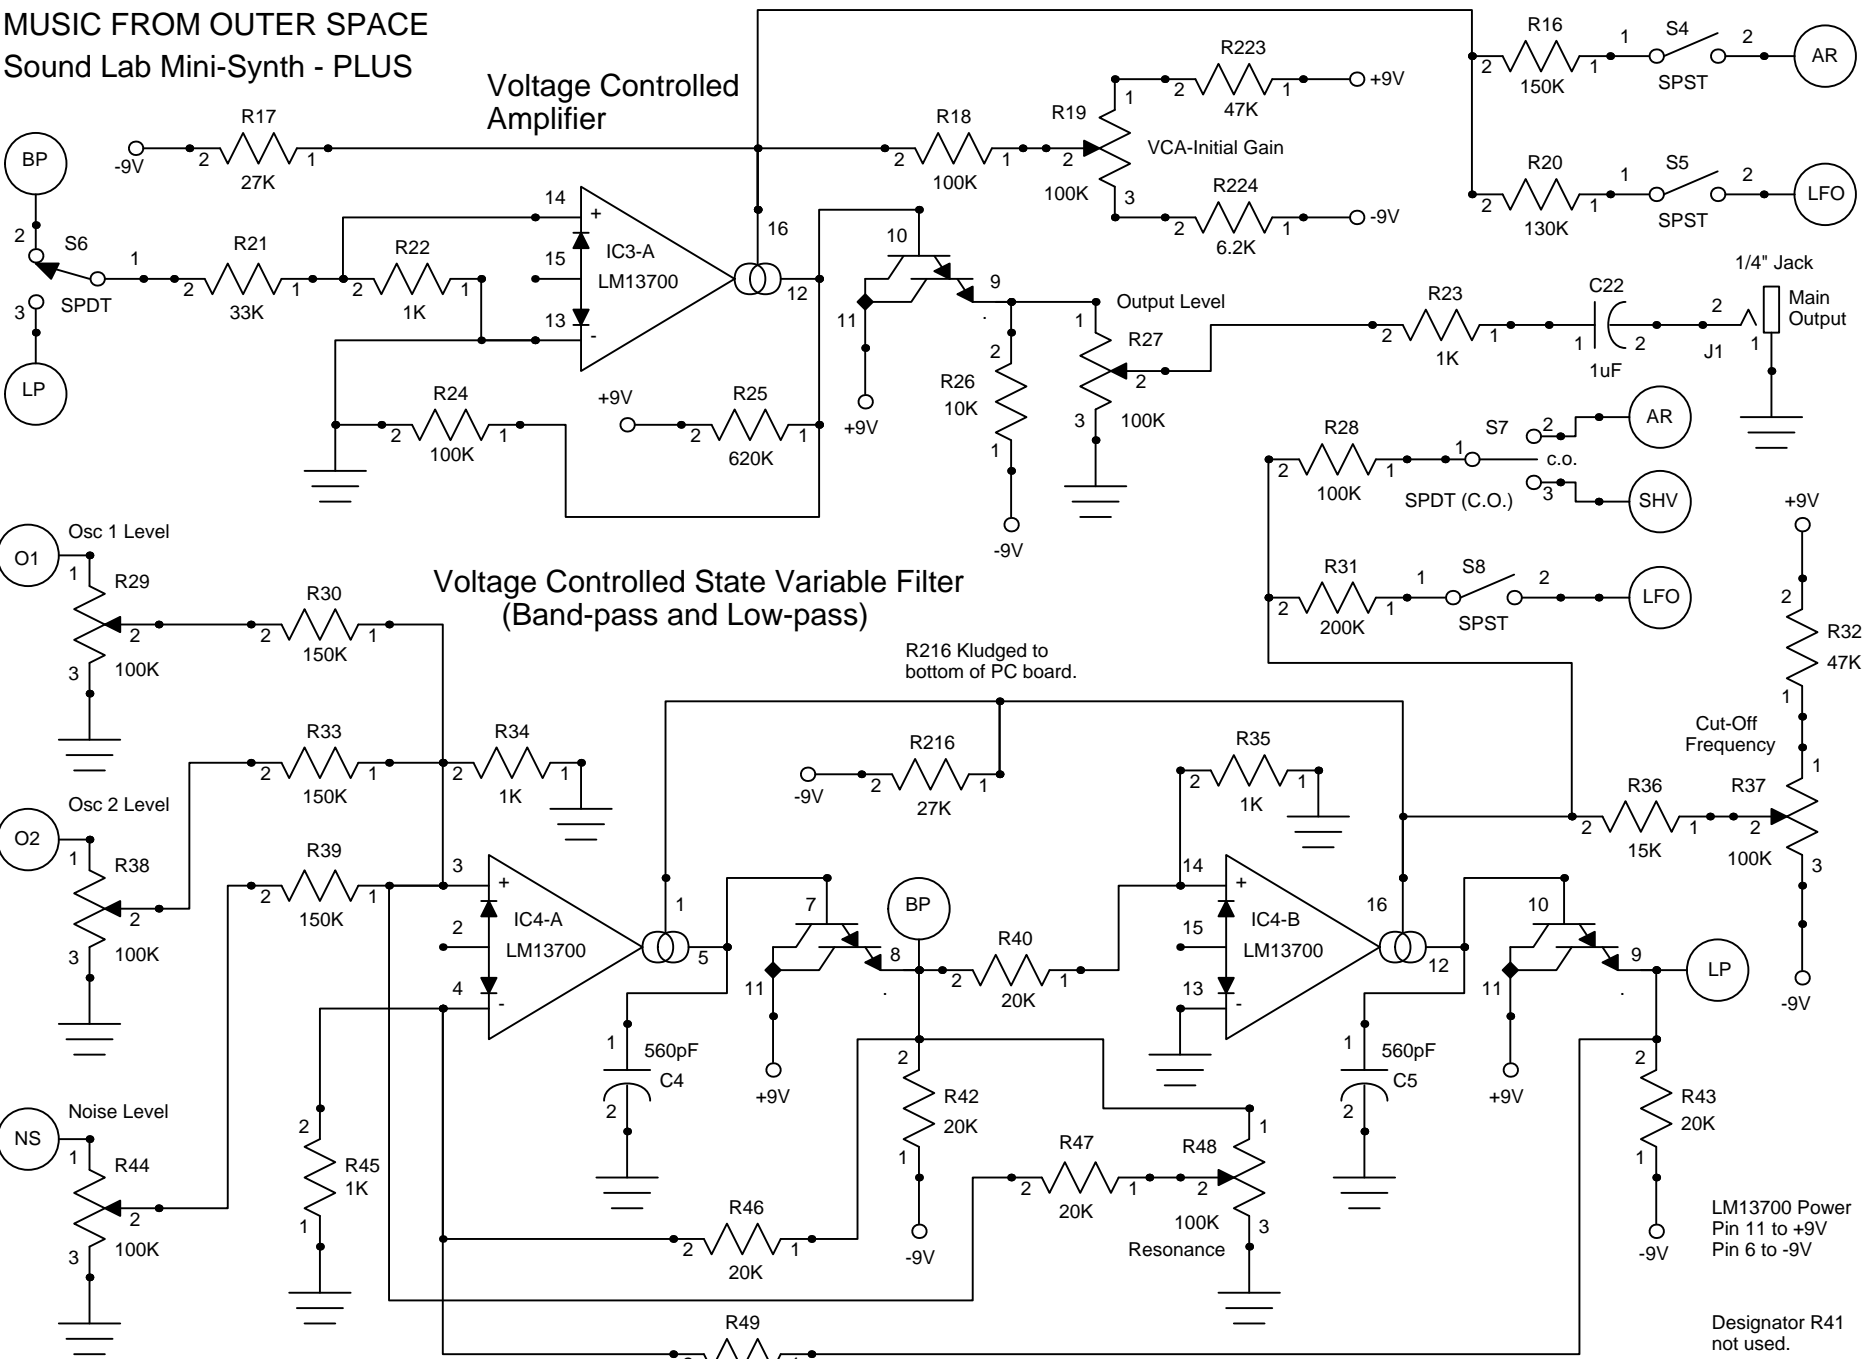

MUSIC FROM OUTER SPACE

Sound Lab Mini-Synth - PLUS

LM13700 Power
Pin 11 to +9V
Pin 6 to -9V

Designator R41
not used.